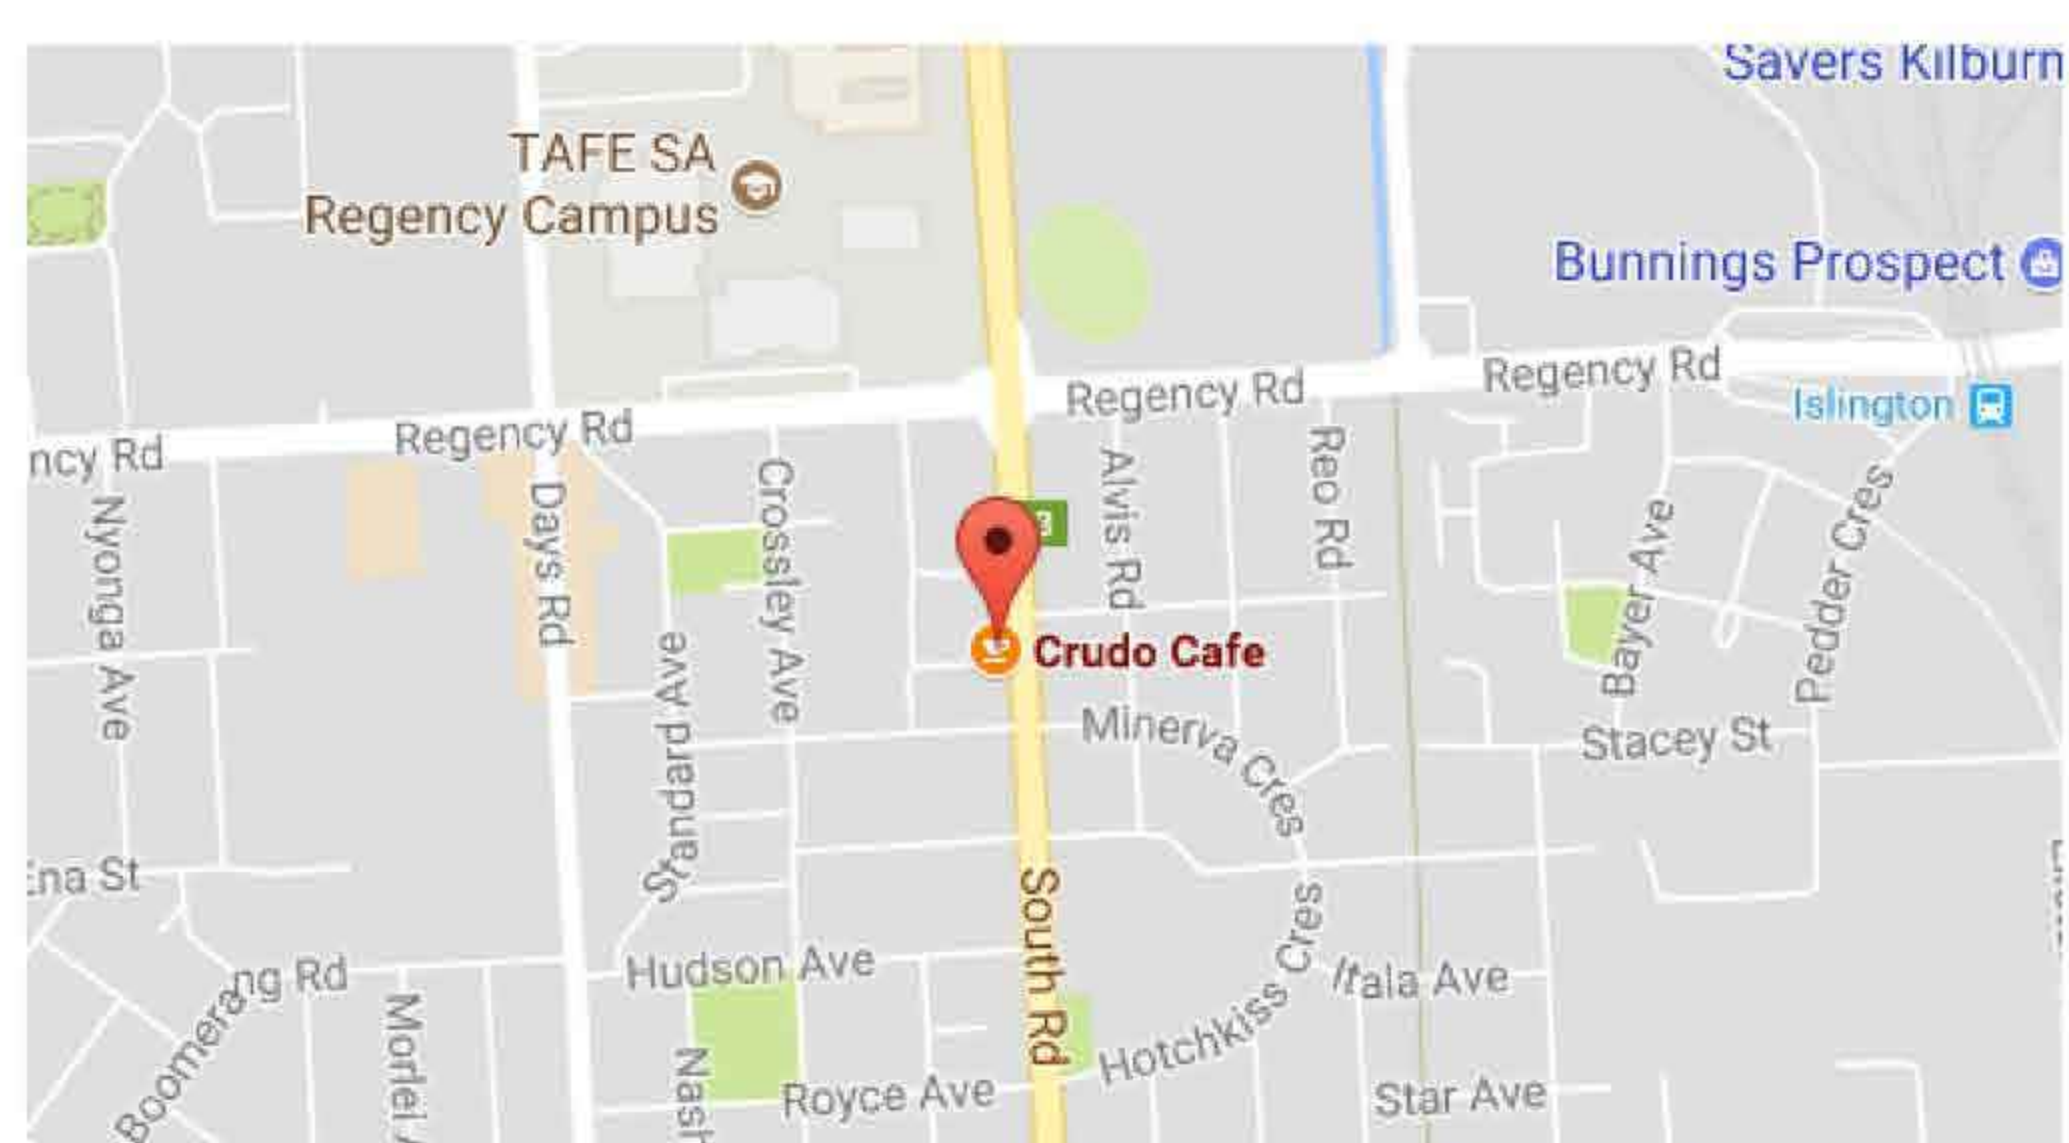

CRUDO PROMISE
CRUDO promises to pack every dish with as much flavor using the freshest ingredients along with warm & friendly service

CRUDO DETAILS	
Phone	08 8346 9539
E-mail	ciao@crudo.co
Address	336A South Rd, Croydon Park SA 5008

FREE DELIVERY ON ORDERS OVER $120